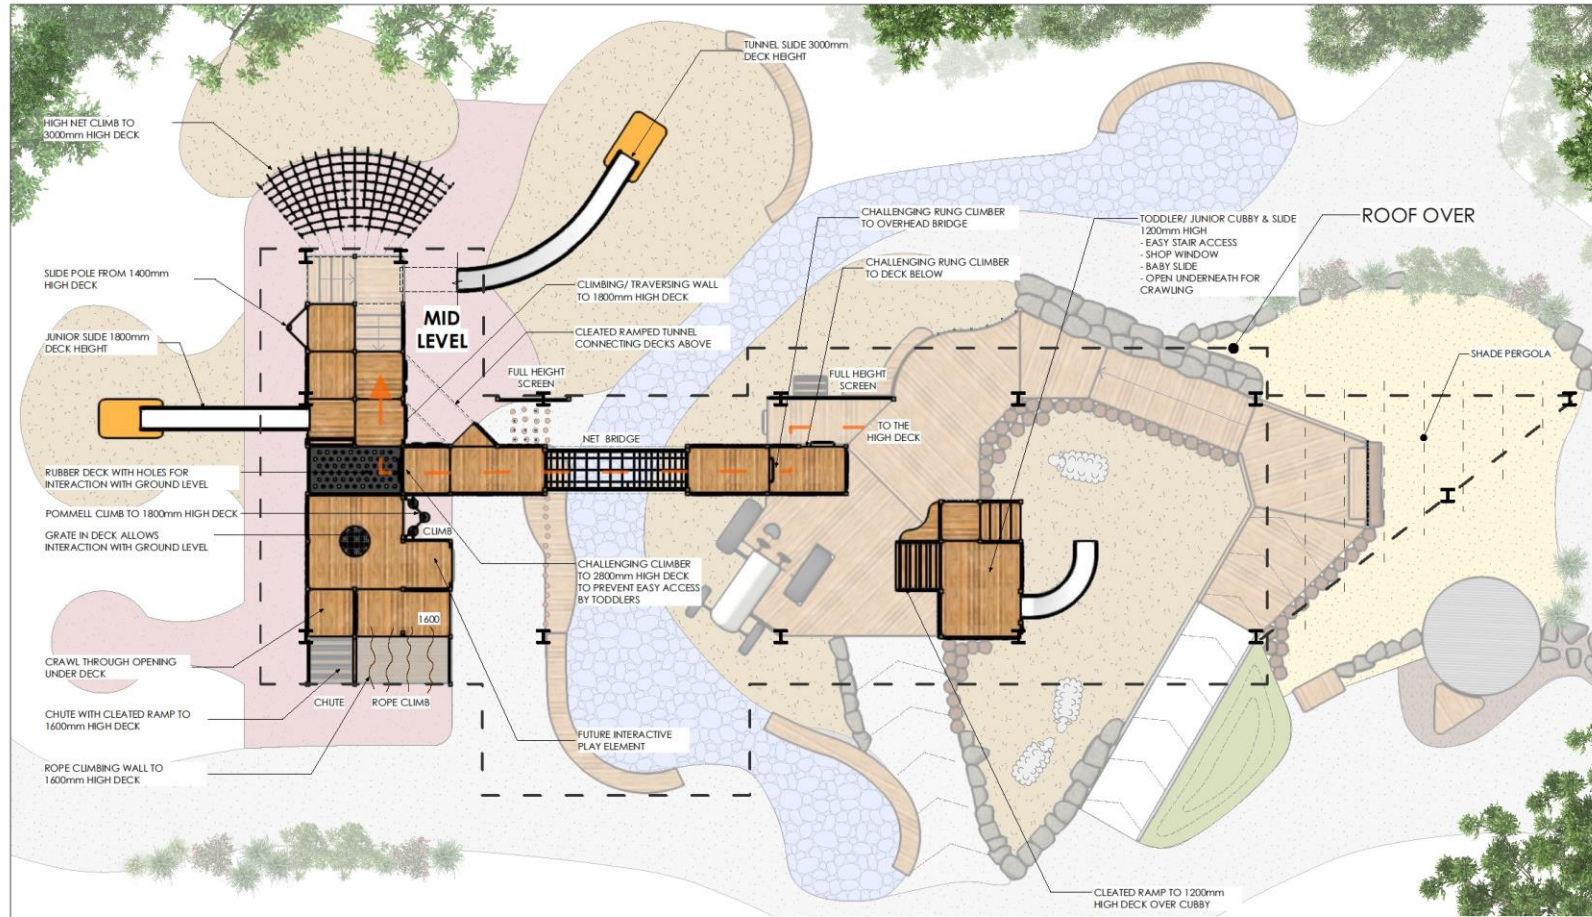

Eltham North Adventure Playground Design Plans & Elevations

ATTACHMENT 2

North West Elevation

North East Elevation

South East Elevation

South West Elevation

SEAT

ACCESSIBLE RAMPED
ACCESS

Middle Level Floor Plan

PRELIMINARY CONCEPT DESIGN
Eltham North Adventure Playground

Wattleree Road, Vic, 3095
 Middle Level Floor Plan 1:50 @ A1

naturform | **Gardiner Architects** | **Jeavons LANDSCAPE ARCHITECTS**

4. Play Equipment + Barriers + Structure + Screens

3. Play Equipment + Barriers + Structure

2. Play Equipment + Barriers

1. Play Equipment

PRELIMINARY CONCEPT DESIGN

Eltham North Adventure Playground

Wattletree Road, VIC, 3095

naturform™

Gardiner
Architects

Jeavons
LANDSCAPE ARCHITECTS