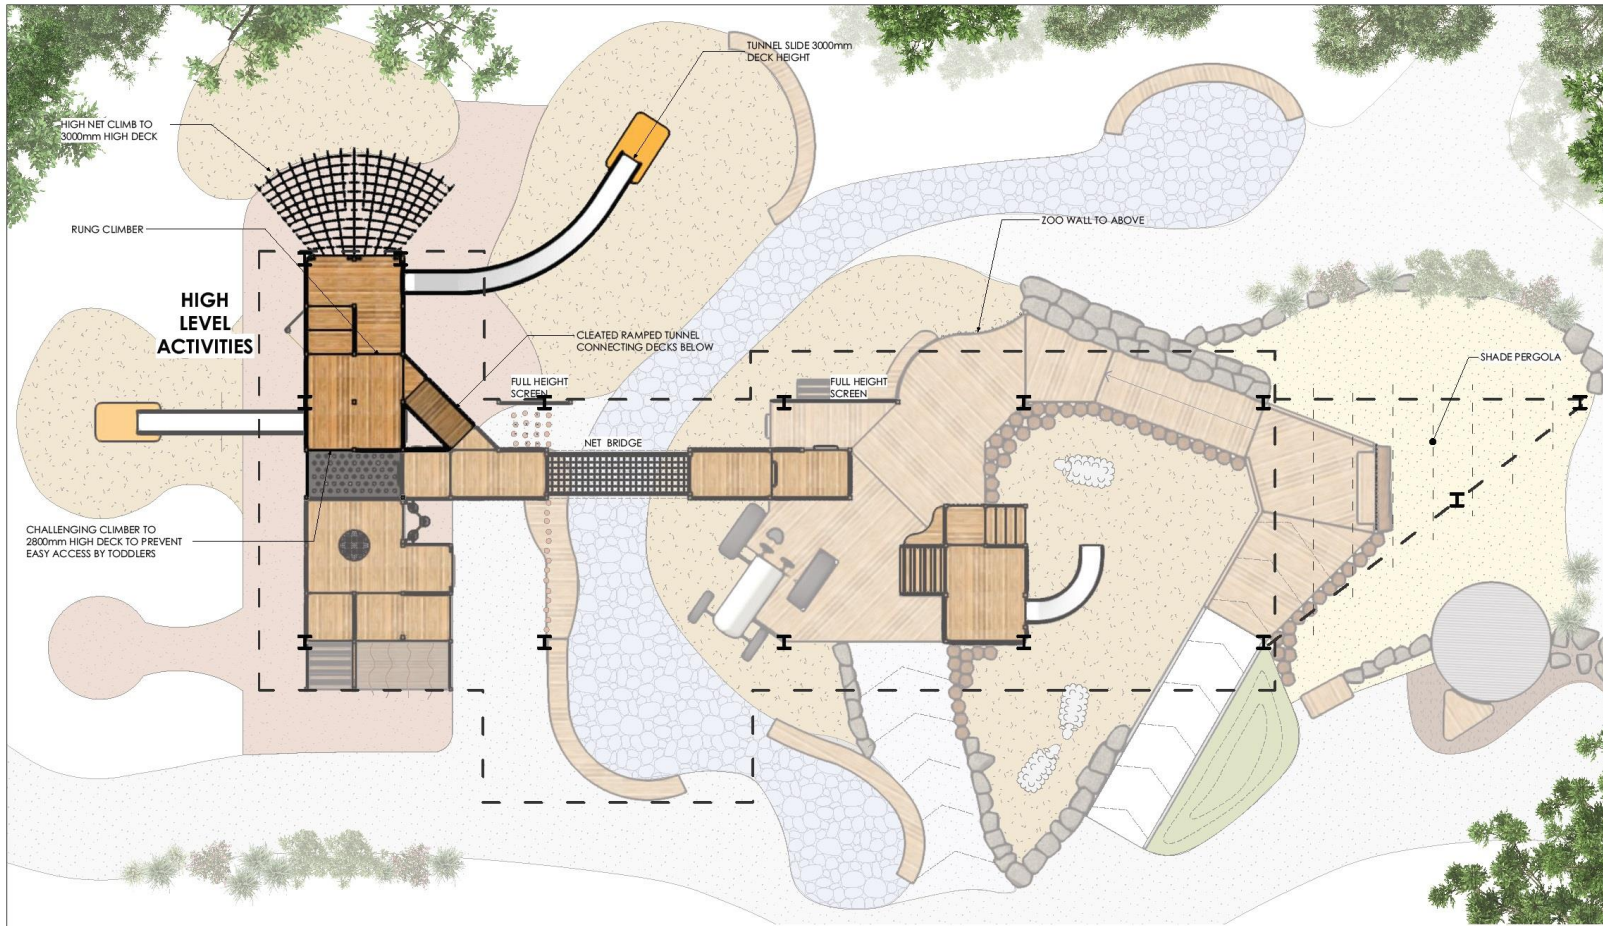

Upper Level Floor Plan

PRELIMINARY CONCEPT DESIGN

Eltham North Adventure Playground

Wattletree Road, Vic, 3095

Upper Level Floor Plan 1:50 @ A1

Scale: 1:50

naturform

Gardiner Architects

Jeavons
LANDSCAPE ARCHITECTS