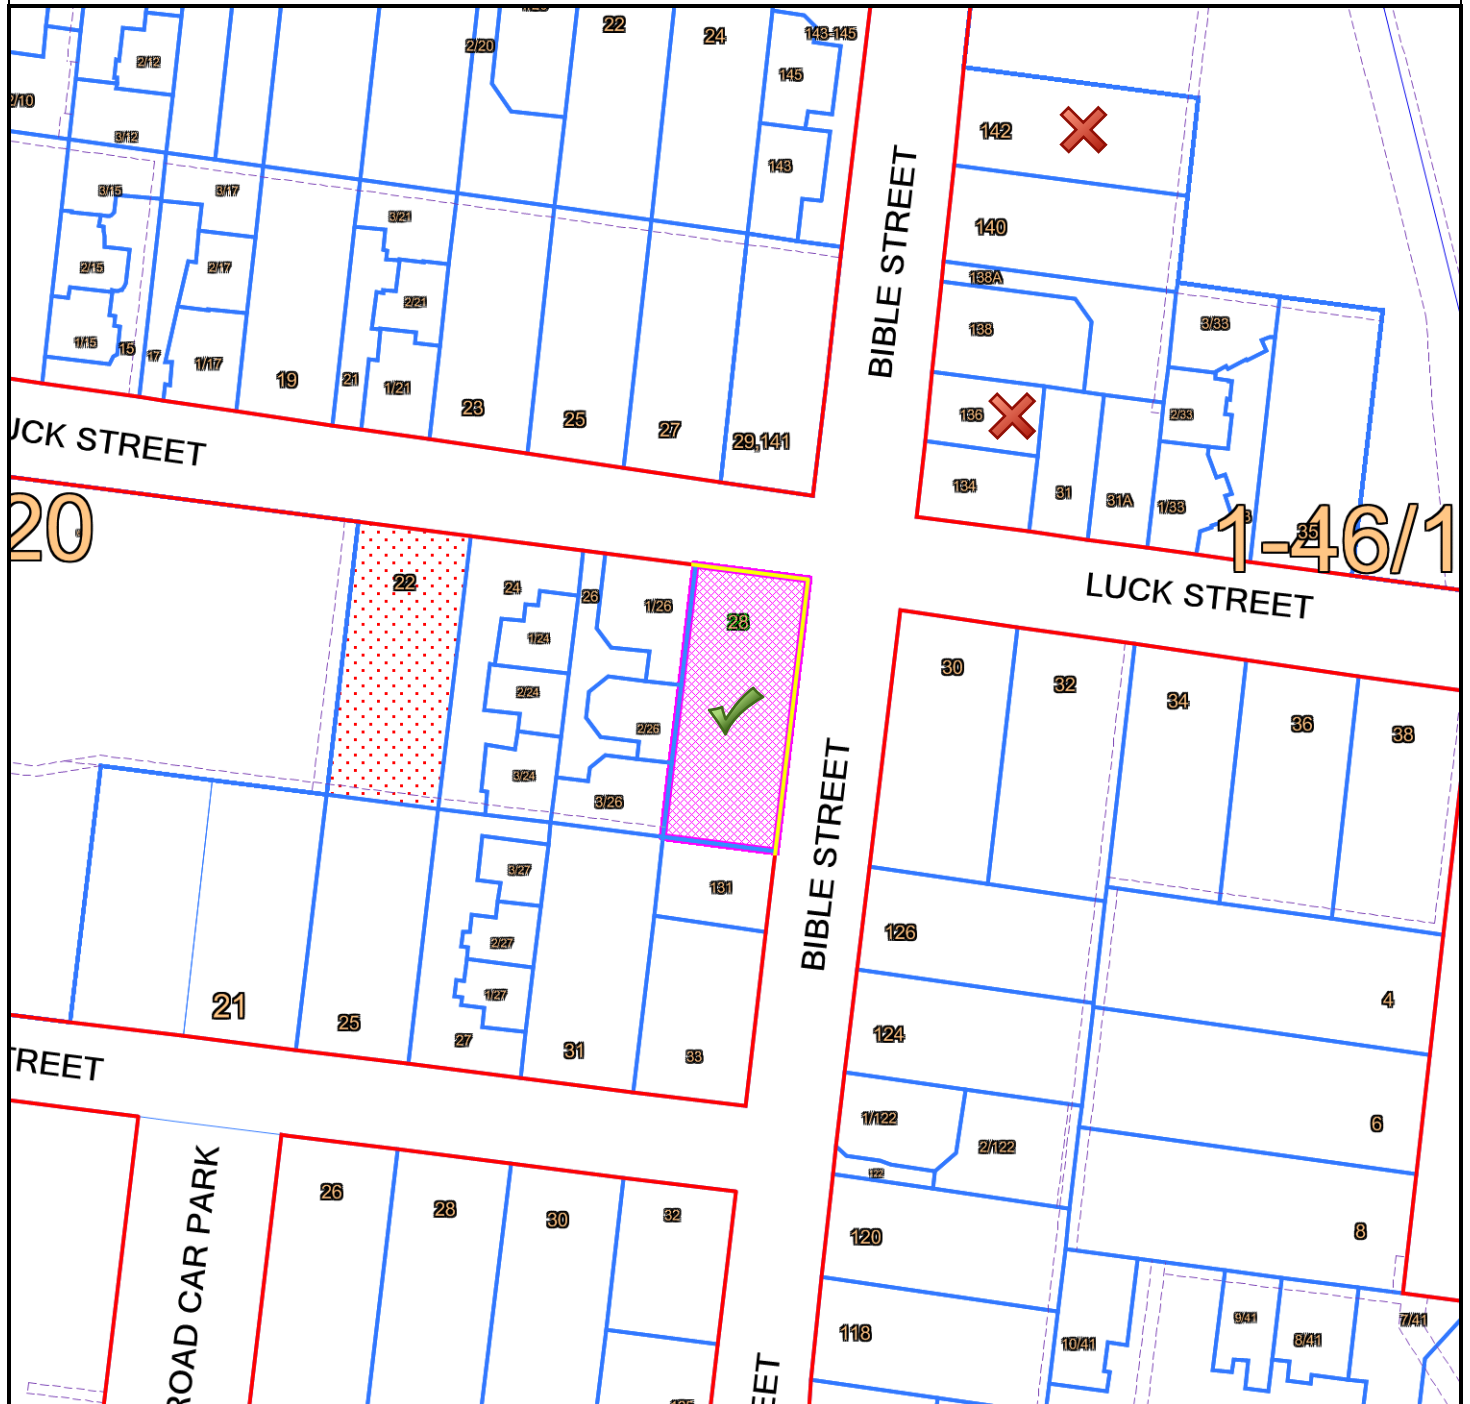

Subject Site and Surrounds

Subject Site: 28 Luck Street, Eltham

File Reference: L062/00/028P

Application Number: 424/2017/03P

Melway's Reference: 21 K4

Subject Site

Objectors

Nearby Objectors: 2

Contains Vicmap information.
© The State of Victoria, Department of Environment, Land Water & Planning 2018.

Reproduced by permission of the Department of Environment, Land Water & Planning.

© Nillumbik Shire Council 2018

| | |
|----------------------|--------------------------------|
| Map Width: | 257.4 m |
| Produced By: | Planning and Building Services |
| Responsible Officer: | Simon Ilsley |
| Date: | Thursday, 7 June 2018 |